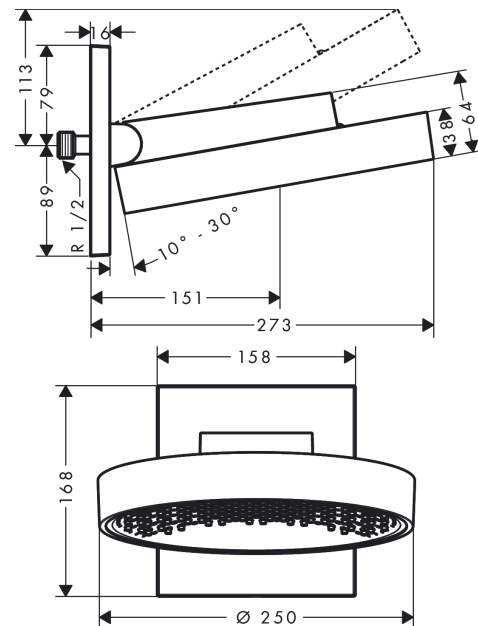

Rainfinity
Overhead shower 250 1jet EcoSmart with wall connector
 Surfaces: **Matt White** Article Number: **26227700**

Description

product features

- consists of: overhead shower, wall connector
- shower head size: 250 mm
- spray type: PowderRain
- projection 273 mm
- middle spray disc: 151 mm
- material spray disc: aluminium
- spray disc surface: graphite
- shower head vertically inclinable by 10-30°
- maximum flow rate at 3 bar: 9,4 l/min
- flow rate PowderRain spray (at 3 bar): 9 l/min
- minimum flow pressure: 1,8 bar
- overhead shower removable for cleaning
- installation: wall
- connection thread G ½
- connection dimension: DN15

Technology

Design awards

reddot award 2019
best of the best

Product image

Scale drawing

Rainfinity
Overhead shower 250 1jet EcoSmart with wall connector
 Surfaces: **Matt White** Article Number: **26227700**

Flowchart

The consumption was measured in combination with the appropriate fittings (thermostat/mixer/in-wall valve) to reflect actual application in practice.

Rainfinity
Overhead shower 250 1jet EcoSmart with wall connector
Surfaces: **Matt White** Article Number: **26227700**

Spare part list

Year of production: >07/19

Pos.	Description	Article Number	Price	PU
1	head shower	93665700	-	1
2	cover	93524700	-	1
3	cramp	93525000	-	1
4	escutcheon	93523700	-	1
5	O-ring 9x2	98119000	-	1
6	flow limiter (9 l/min)	95659000	-	1
7	O-ring 11x2	98127000	-	1
8	filter packing	93774000	-	1
9	O-ring 13x2,5	98428000	-	1