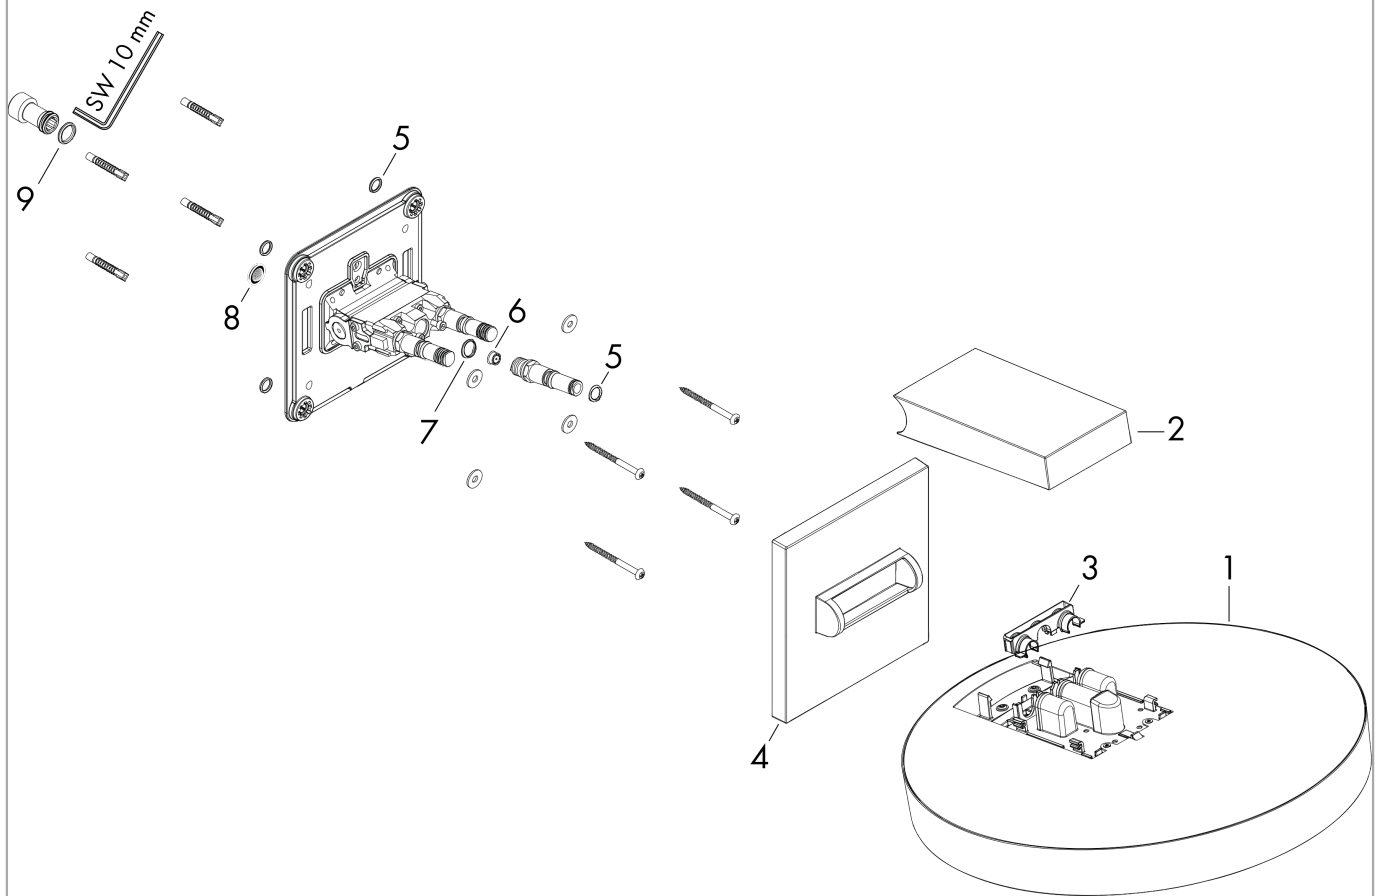

Rainfinity
Overhead shower 250 1jet EcoSmart with wall connector
 Surfaces: **Matt White** Article Number: **26227700**

Description

product features

- consists of: overhead shower, wall connector
- shower head size: 250 mm
- spray type: PowderRain
- projection 273 mm
- middle spray disc: 151 mm
- material spray disc: aluminium
- spray disc surface: graphite
- shower head vertically inclinable by 10-30°
- maximum flow rate at 3 bar: 9,4 l/min
- flow rate PowderRain spray (at 3 bar): 9 l/min
- minimum flow pressure: 1,8 bar
- overhead shower removable for cleaning
- installation: wall
- connection thread G ½
- connection dimension: DN15

Flowchart

The consumption was measured in combination with the appropriate fittings (thermostat/mixer/in-wall valve) to reflect actual application in practice.

Rainfinity
Overhead shower 250 1jet EcoSmart with wall connector
Surfaces: **Matt White** Article Number: **26227700**

Installation examples

Rainfinity
Overhead shower 250 1jet EcoSmart with wall connector
 Surfaces: **Matt White** Article Number: **26227700**

Exploded Drawing

Year of production: >07/19

Rainfinity
Overhead shower 250 1jet EcoSmart with wall connector
 Surfaces: **Matt White** Article Number: **26227700**