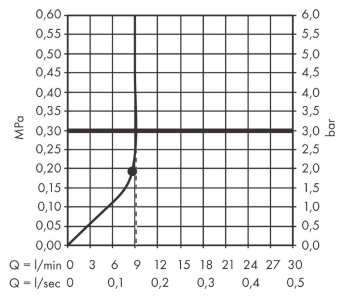

Rainfinity
Overhead shower 250 1jet EcoSmart with wall connector
 Surfaces: **Matt White** Article Number: **26227700**

Description

product features

- consists of: overhead shower, wall connector
- shower head size: 250 mm
- spray type: PowderRain
- projection 273 mm
- middle spray disc: 151 mm
- material spray disc: aluminium
- spray disc surface: graphite
- shower head vertically inclinable by 10-30°
- maximum flow rate at 3 bar: 9,4 l/min
- flow rate PowderRain spray (at 3 bar): 9 l/min
- minimum flow pressure: 1,8 bar
- overhead shower removable for cleaning
- installation: wall
- connection thread G ½
- connection dimension: DN15

Technology

Design awards

reddot award 2019
best of the best

Product image

Scale drawing

Rainfinity
Overhead shower 250 1jet EcoSmart with wall connector
 Surfaces: **Matt White** Article Number: **26227700**

Flowchart

The consumption was measured in combination with the appropriate fittings (thermostat/mixer/in-wall valve) to reflect actual application in practice.

Rainfinity
Overhead shower 250 1jet EcoSmart with wall connector
Surfaces: **Matt White** Article Number: **26227700**