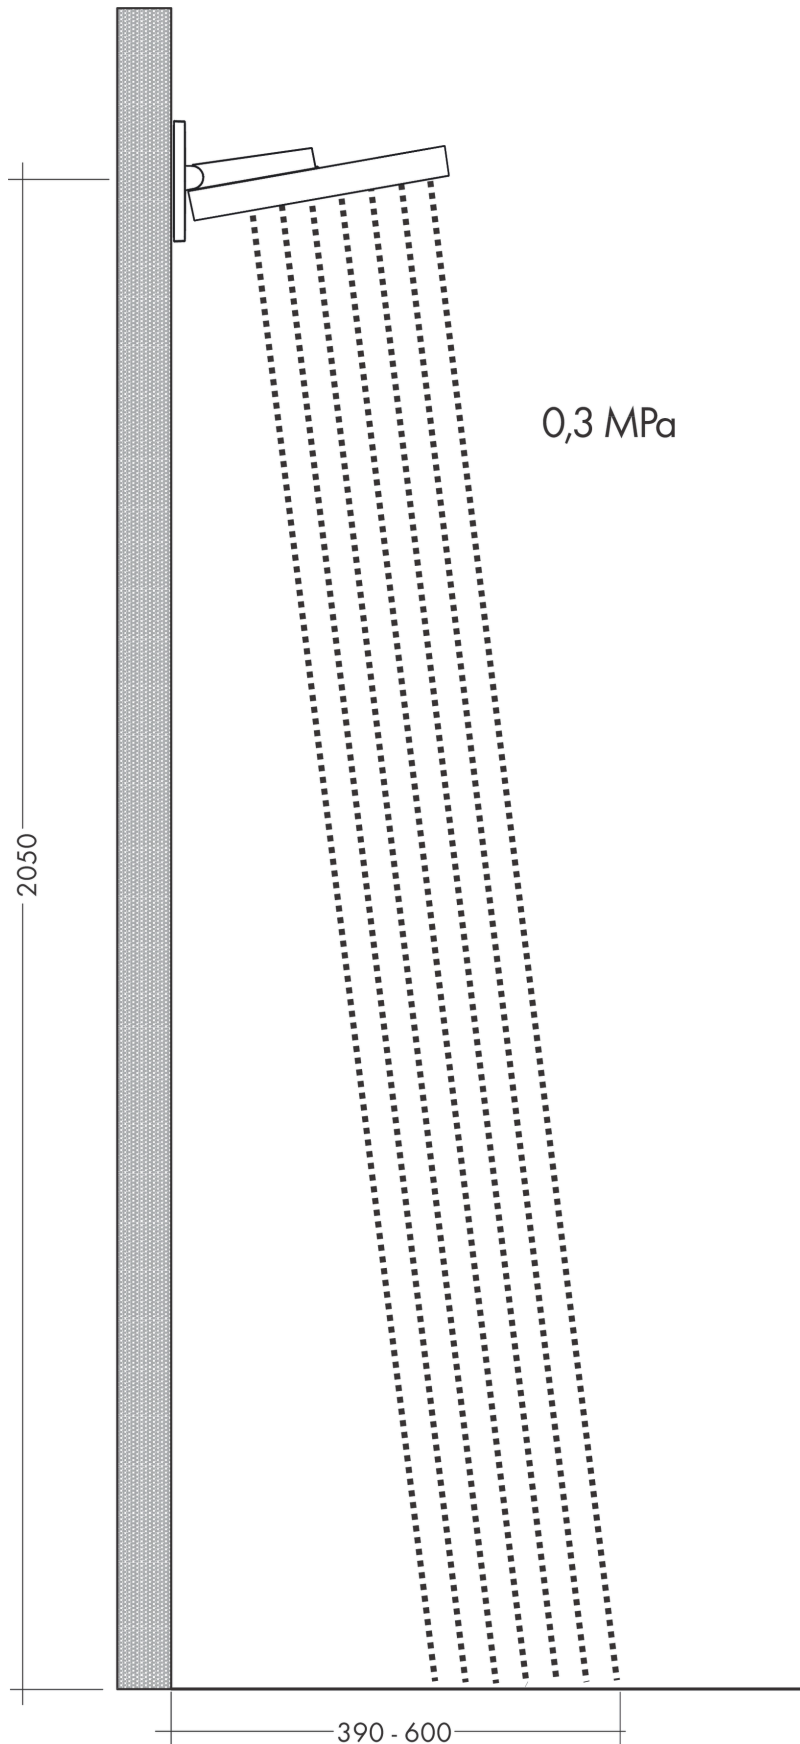

Rainfinity
Overhead shower 250 1jet EcoSmart with wall connector
 Surfaces: **Matt White** Article Number: **26227700**

Description

product features

- consists of: overhead shower, wall connector
- shower head size: 250 mm
- spray type: PowderRain
- projection 273 mm
- middle spray disc: 151 mm
- material spray disc: aluminium
- spray disc surface: graphite
- shower head vertically inclinable by 10-30°
- maximum flow rate at 3 bar: 9,4 l/min
- flow rate PowderRain spray (at 3 bar): 9 l/min
- minimum flow pressure: 1,8 bar
- overhead shower removable for cleaning
- installation: wall
- connection thread G ½
- connection dimension: DN15

Technology

Design awards

reddot award 2019
best of the best

Product image

Scale drawing

Rainfinity
Overhead shower 250 1jet EcoSmart with wall connector
 Surfaces: **Matt White** Article Number: **26227700**

Flowchart

The consumption was measured in combination with the appropriate fittings (thermostat/mixer/in-wall valve) to reflect actual application in practice.

Rainfinity
Overhead shower 250 1jet EcoSmart with wall connector
Surfaces: **Matt White** Article Number: **26227700**

Installation examples

Rainfinity
Overhead shower 250 1jet EcoSmart with wall connector
 Surfaces: **Matt White** Article Number: **26227700**

Exploded Drawing

Year of production: >07/19

Rainfinity
Overhead shower 250 1jet EcoSmart with wall connector
 Surfaces: **Matt White** Article Number: **26227700**